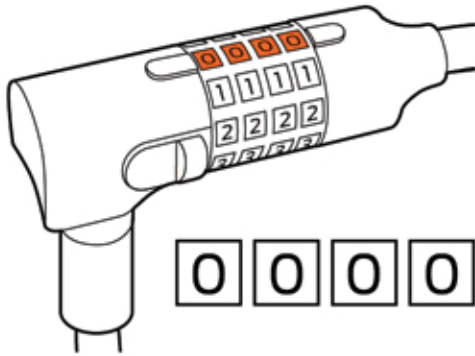

AXA BIKE SECURITY

ABSOLUTE 90*5 CODE

1 Set to default

2 Pull chain out

3 Turn knob

4 Set new code

5 Turn knob back