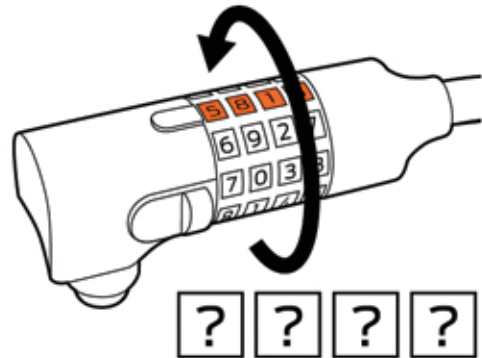

AXA BIKE SECURITY

ABSOLUTE 90*5 CODE

1 Set to default

2 Pull chain out

3 Turn knob

4 Set new code

5 Turn knob back