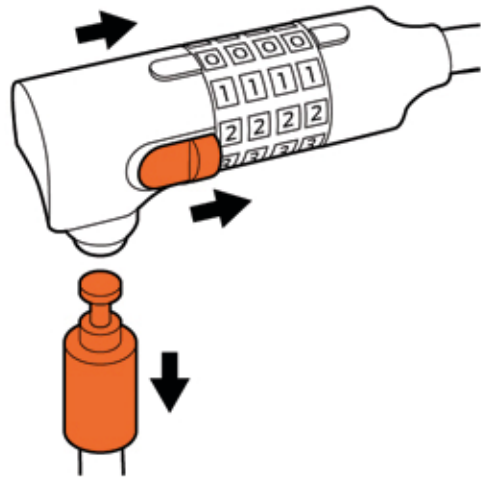

AXA BIKE SECURITY

ABSOLUTE 90*5 CODE

1 Set to default

2 Pull chain out

3 Turn knob

4 Set new code

5 Turn knob back